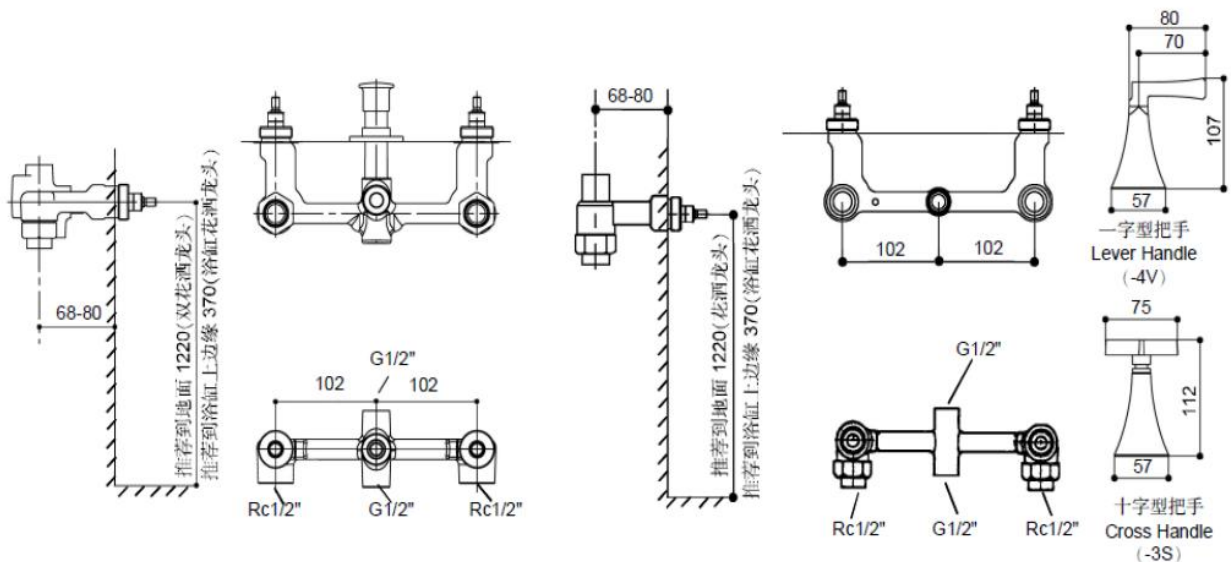

### Product Specification:

Model	Handle	Includes	Finish
<b>MEMOIRS Dual Recessed Bath and Shower Valve and Handle</b>			
K-10401T-3S	Cross	Valve, handles, diverter	CP AF BN SN RGD
K-10401T-4V	Lever		
<b>MEMOIRS Dual Recessed Shower Valve and Handle</b>			
K-11651T-3S	Cross	Valve, handles	CP AF BN SN RGD
K-11651T-4V	Lever		

### Product Dimension:

Please note that the above information are subject to change without notice.